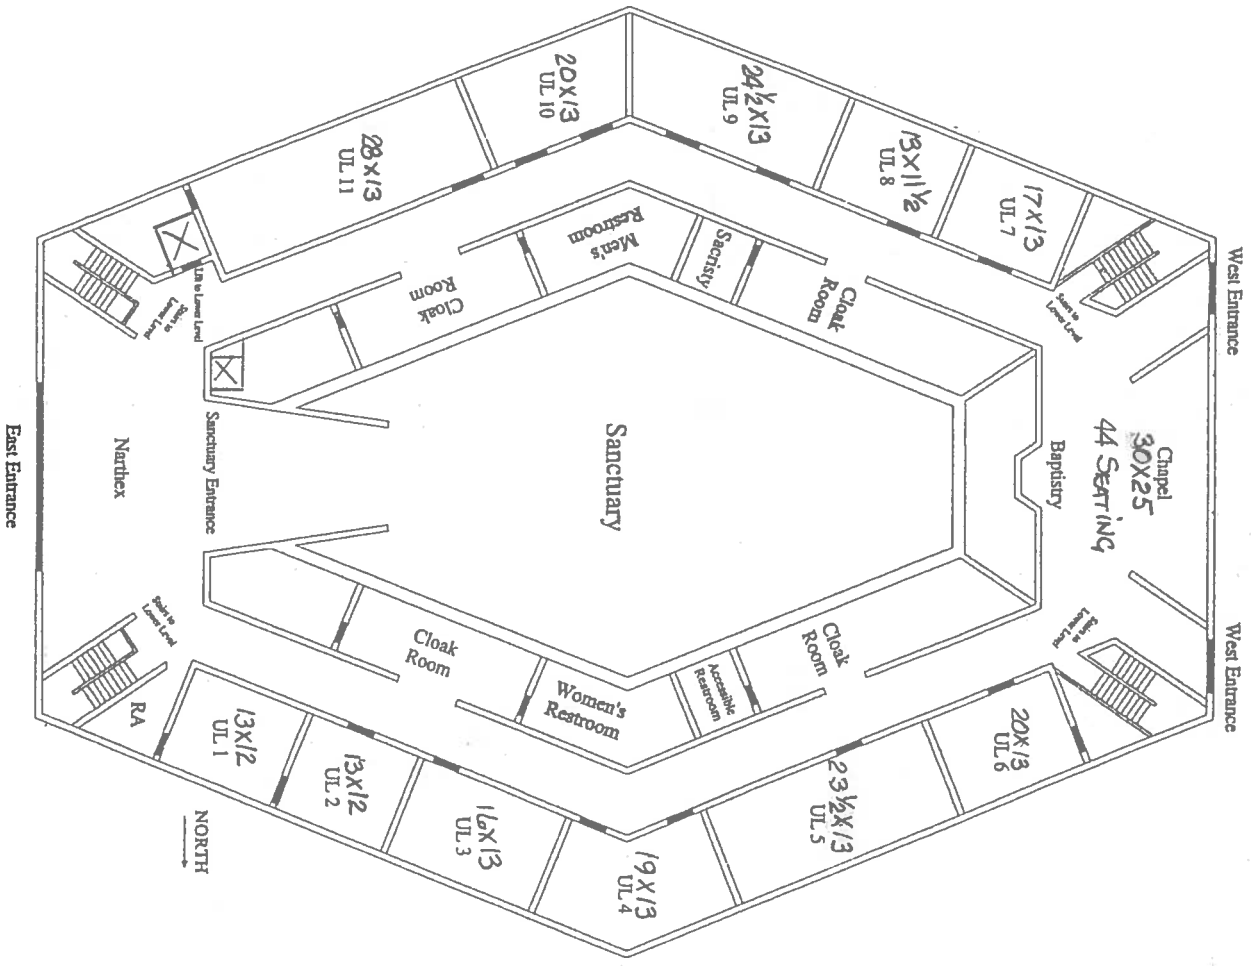

Upper Level

- UL 1 Office
- UL 2 Work Room
- UL 3 Minister of Children's Ed.
- UL 4 Director of Music
- UL 5 Senior Minister
- UL 6 Classroom
- UL 7 Cradle Roll
- UL 8 Quiet Room
- UL 9 Childcare Suite
- UL 10 Preschool/Kindergarten
- UL 11 Conference Room/Library
- RA Reception Area

- LL 1 Stone Pillar Room
- LL 2 Craft Room
- LL 3 Christian Learning Resource
- LL 4 Children's Library
- LL 5 Grades 1-6
- LL 6 Prayer Chapel
- LL 7 Youth Room
- LL 8 Music Suite
- LL 9 Table / Chair / Banner Storage
- LL 10 Storage
- LL 11 Children's Worship
- LL 12 Bell Choir