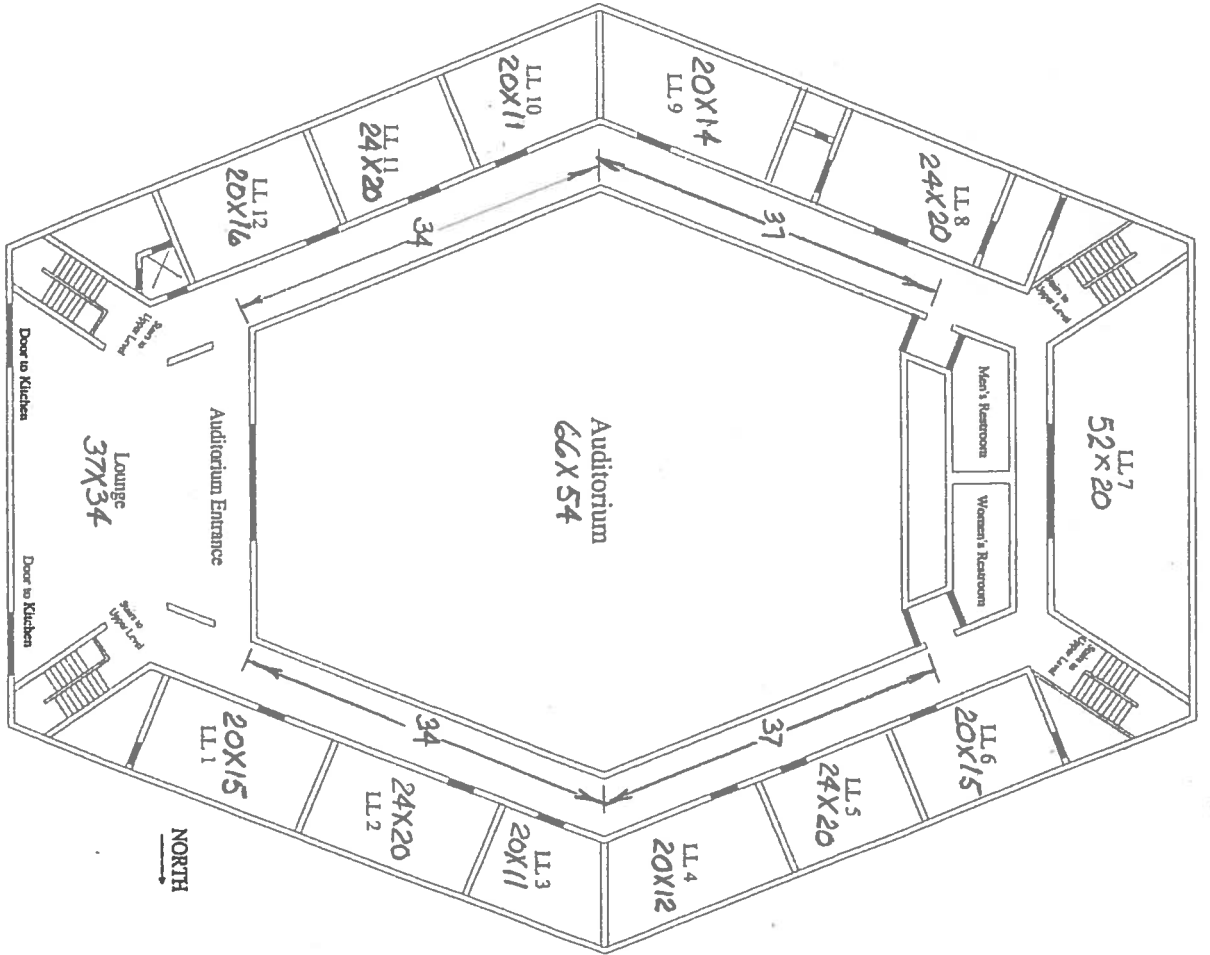

Upper Level

- UL 1 Office
- UL 2 Work Room
- UL 3 Minister of Children's Ed.
- UL 4 Director of Music
- UL 5 Senior Minister
- UL 6 Classroom
- UL 7 Cradle Roll
- UL 8 Quiet Room
- UL 9 Childcare Suite
- UL 10 Preschool/Kindergarten
- UL 11 Conference Room/Library
- RA Reception Area

- LL 1 Stone Pillar Room
- LL 2 Craft Room
- LL 3 Christian Learning Resource
- LL 4 Children's Library
- LL 5 Grades 1-6
- LL 6 Prayer Chapel
- LL 7 Youth Room
- LL 8 Music Suite
- LL 9 Table / Chair / Banner Storage
- LL 10 Storage
- LL 11 Children's Worship
- LL 12 Bell Choir